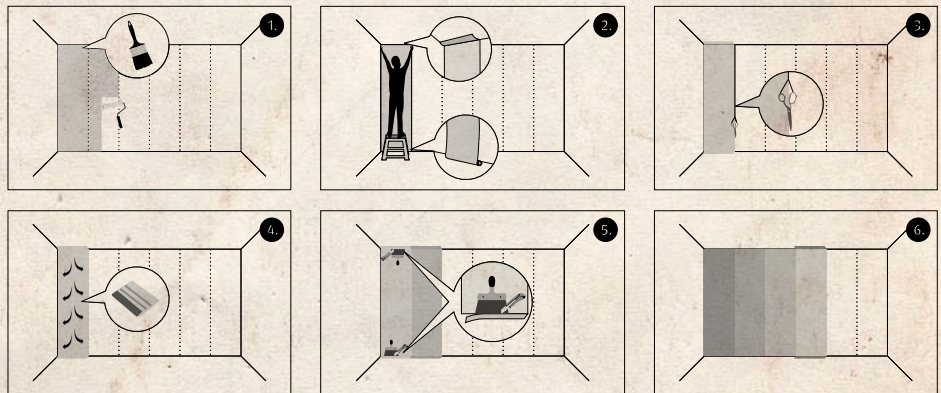

how to hang WALLPAPER

NON-WOVEN WALLPAPER IS AN EASY TO HANG 'PASTE THE WALL' PRODUCT.
STILL WE RECOMMEND TO WORK WITH A PROFESSIONAL TO HANG THE WALLPAPER.

Tools you'll need:

Tape measure
Sharp cutter
Sponge
Pencil
Wallpaper paste (for non woven type)
Straight ruler
Paint brush
Tray
Bowl of water
Wallpaper roller

 GOOD COLOUR FASTNESS

 PASTE THE WALL

 STRAIGHT MATCH

 WASHABLE

BEFORE HANGING THE WALLPAPER

- Please check for pattern repeat or rolls sequence if needed (roll A, roll B, roll C).
- Always use paste suitable for non-woven wallpaper (Vlies adhesive).
- Be sure you have enough rolls to cover your wall before starting the installation.
- Please check for colour differences or debris on the wall. If the surface is not smooth enough, you have to prime the wall before applying the wallpaper in order to obtain a clean, dry wall.

HOW TO INSTALL

1. Apply paste onto the wall with a roller. Put enough paste for about 2-3 lengths at a time. For edges, top and bottom use a brush to apply paste.
2. Now please take one length of wallpaper and apply it on the pasted wall. Please check you have a few extra centimeters of wallpaper left at the ceiling and floor and make sure the wallpaper strips are straight on the wall.
3. To check the straightness of the applied strip you could hang a pair of scissors on a string starting from the ceiling.
4. Smooth the wallpaper strips from top to bottom and from center outwards. Use a brush or roller and make sure that all air bubbles are removed.
5. Now remove the excess wallpaper from the ceiling and floor using a sharp cutter and a ruler.
6. Apply the next section by butting the edges together. Always check the pattern matches across both sections. After hanging, wash away excess paste with a damp soft cloth. Never rub the paste in order to avoid any damage.