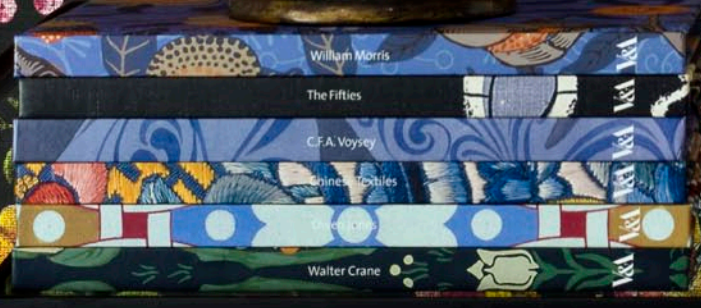

No
50

MINDTHEGAP

DESIGN & SUPPLY

MINDTHEGAP is an eclectic brand that designs and manufactures premium home accessories. We are proud of our individualities and we always try to think outside the box. We are hooked on expressing our artistic freedom and show you unseen and undiscovered things. Our products are rich in details, with high quality finishings and we want people to create a lifestyle using them. Here in Transylvania, we design, produce and supply everything being inspired by the world culture. Our collection shows different styles, unique designs with a strong artistic identity and we love to reuse iconic creations of the world. We play with old photography and antique illustrations, vintage drawings and contemporary patterns, trying to create fabulous decorative goods. We invite you to discover our world full of intriguing combinations, creativity and free spirit.

William Morris

The Fifties

C.F.A. Voysey

Chinese Textiles

Walter Crane

The background is a dense, colorful pattern on a dark background. It features various floral motifs in shades of pink, yellow, orange, and blue. Interspersed with the flowers are stylized human figures in traditional, possibly Indian or South Asian, attire. Some figures are in dynamic, dancing or performing poses. There are also circular medallions containing abstract or symbolic designs. The overall style is reminiscent of traditional Indian folk art or miniature painting. In the foreground, on the left, is a white ceramic vase with a ribbed, bulbous body and a narrow neck. It contains a tall, slender plant with small, dark green leaves and tiny yellow flowers. The vase sits on a dark, reflective surface. The text is centered in the upper half of the image, overlaid on the patterned background.