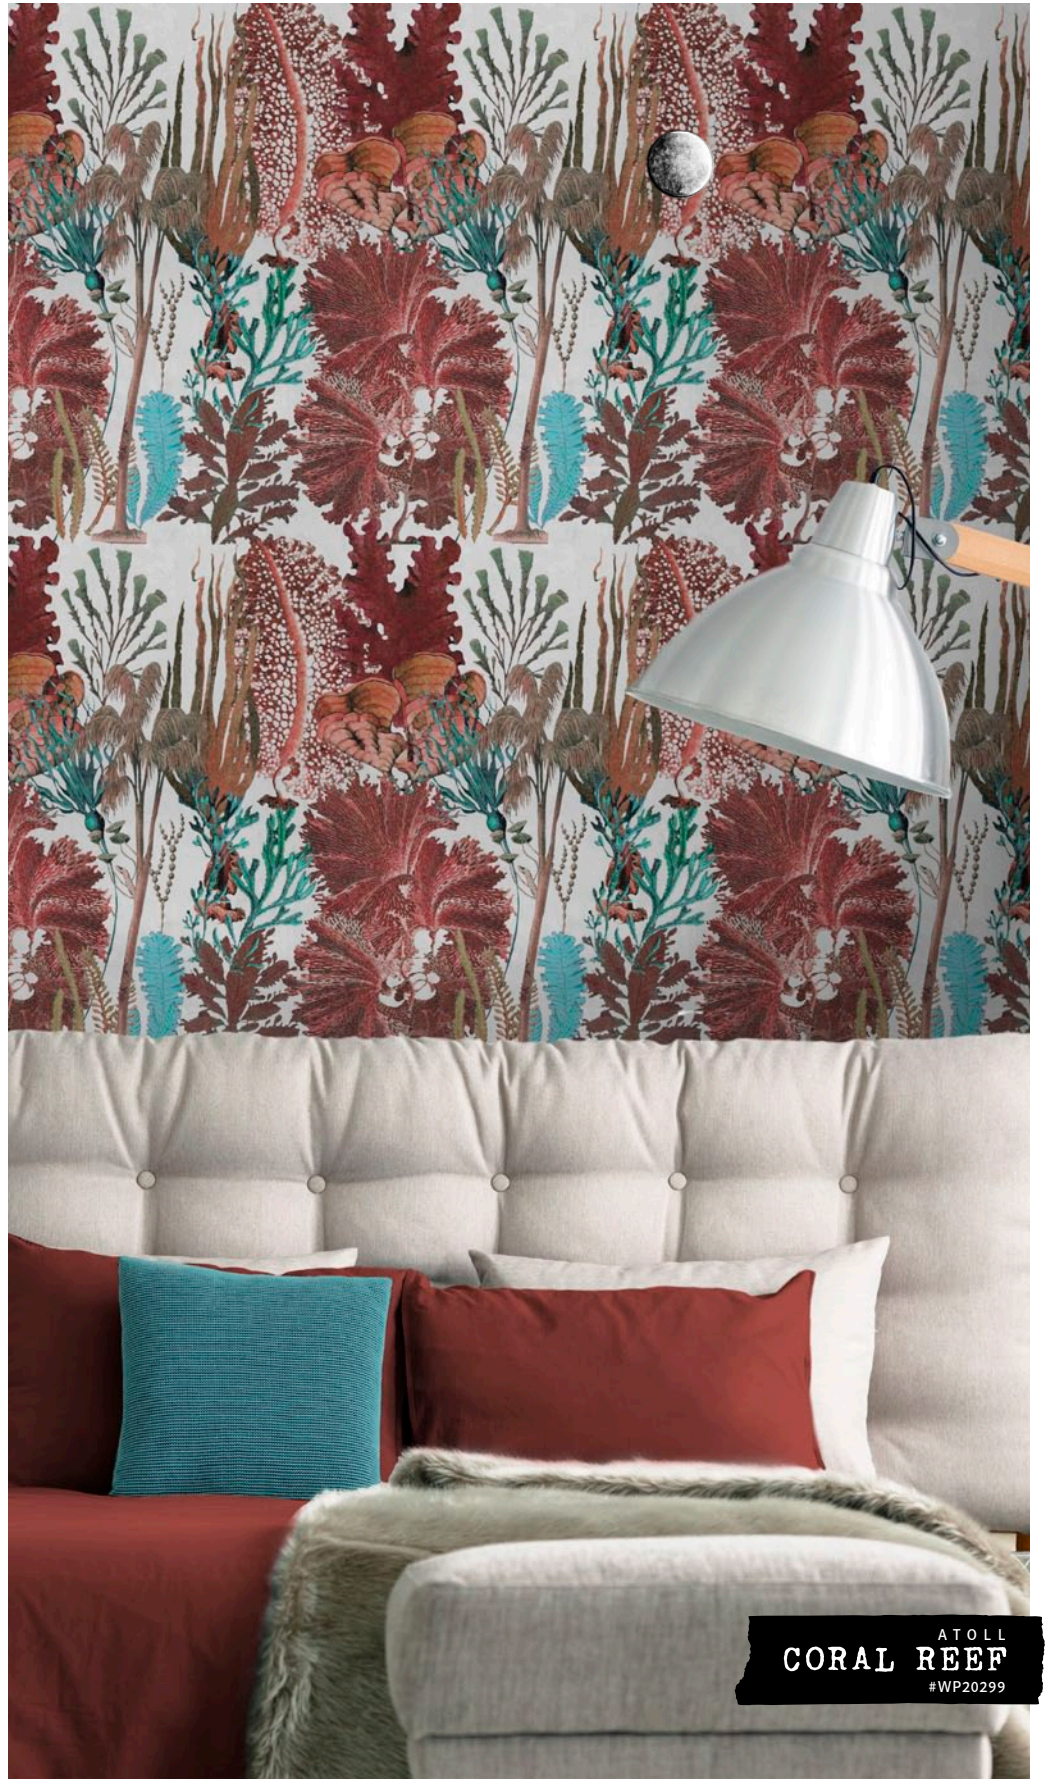

ATOLL
CORAL REEF
#WP20299