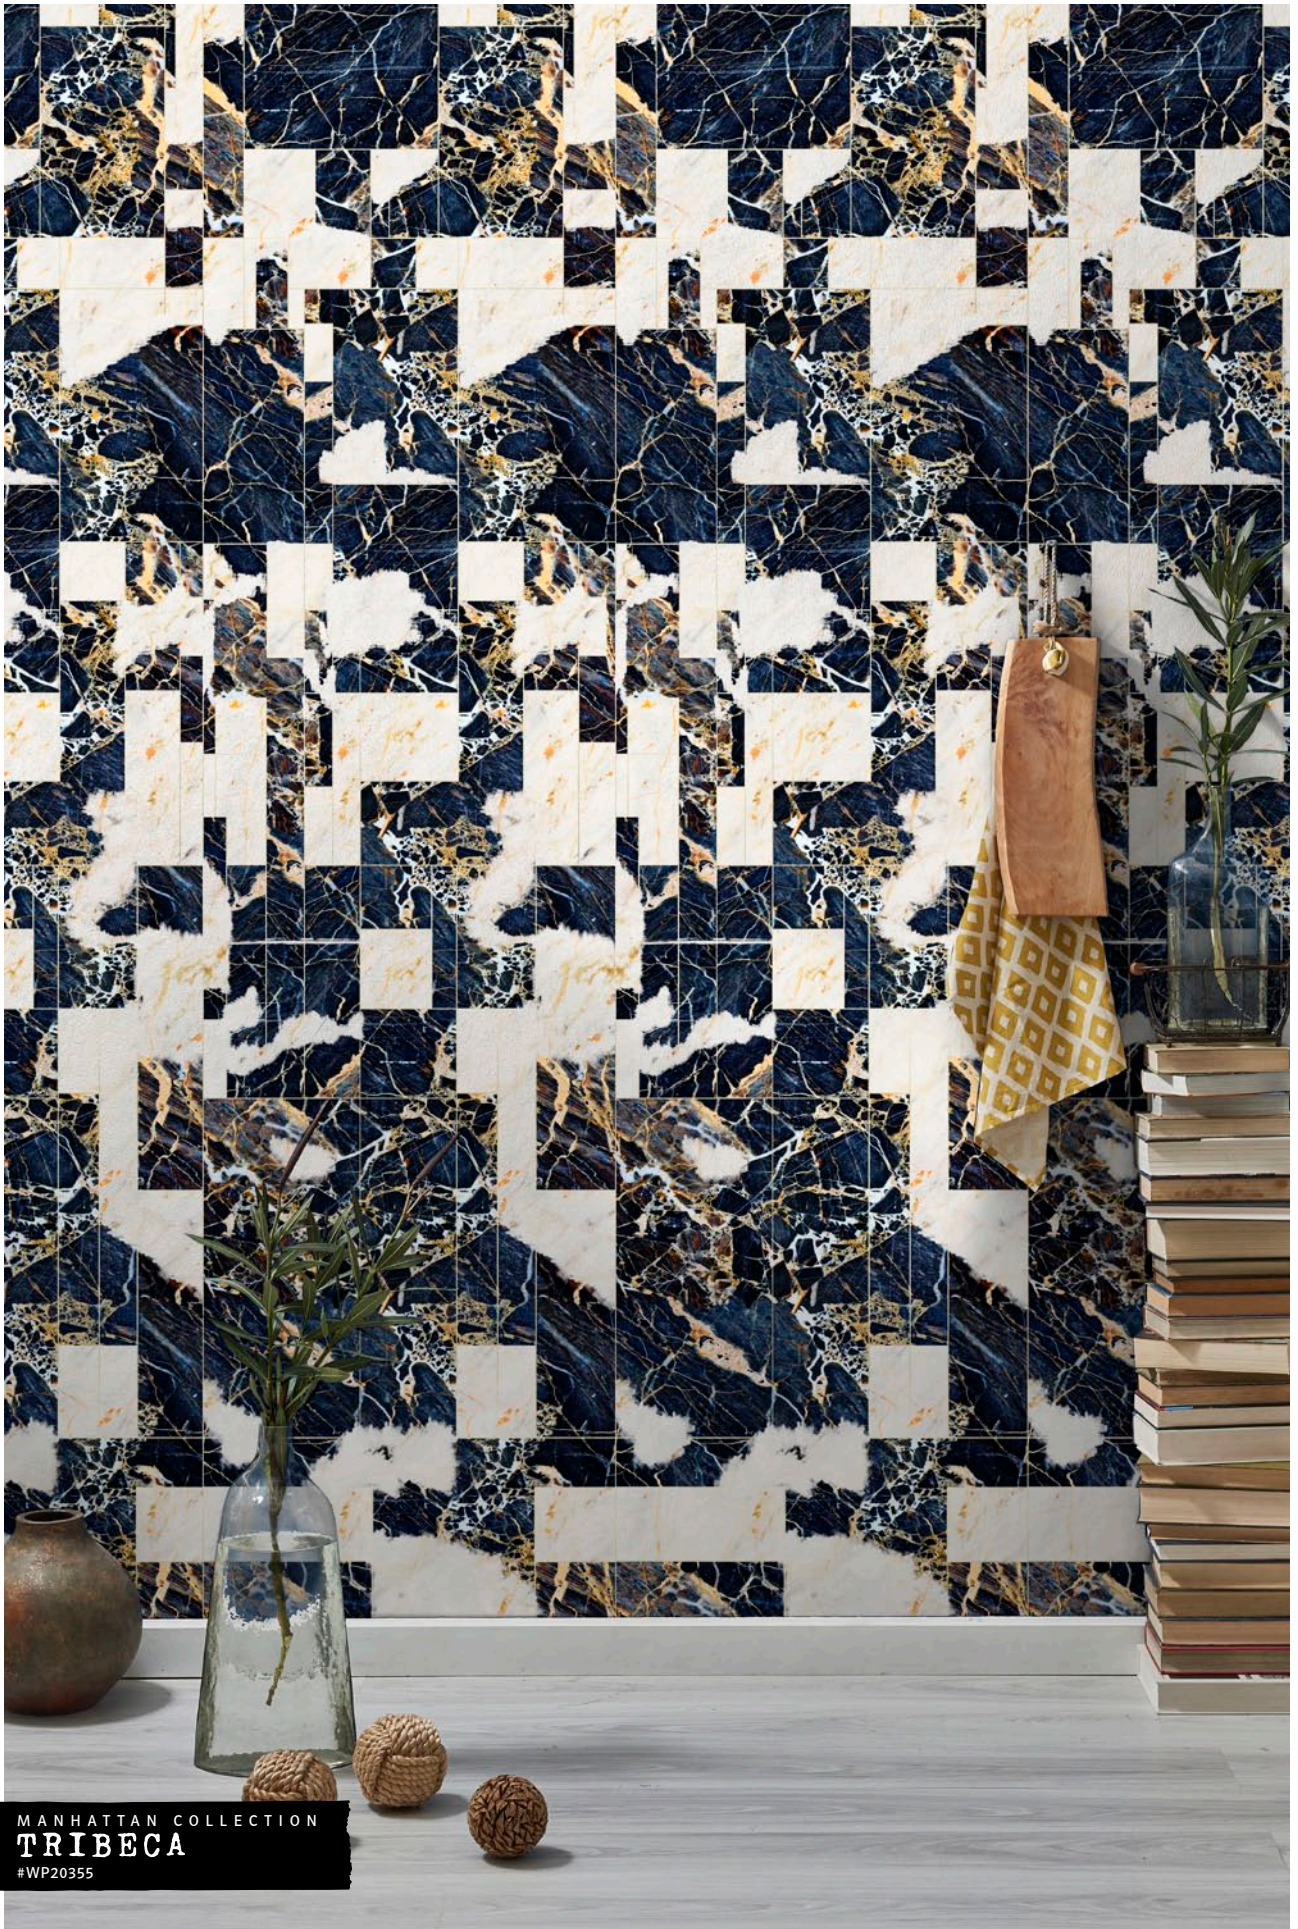

MANHATTAN COLLECTION
TRIBECA
#WP20355