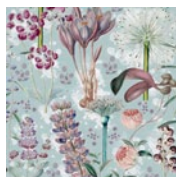

GARDEN OF EDEN Aquamarine

SKU: WP20325

Colour: BLUE/MAUVE/BLACK

Product Type: NON WOVEN

Printing Technique: SURFACE PRINT

Surface: TEXTURED MATTE

Design Report: W52cm x L70cm / W20.5in x L27.6in

Packing: W52cm x L300cm = 1.56 sqm x 3 rolls
W20.5in x L118in = 16.8 sqft x 3 rolls

76