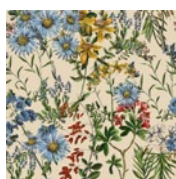

SUMMERISH Taupe

SKU: WP20308

Colour: GREEN/BLUE/YELLOW/TAUPE
Product Type: NON WOVEN
Printing Technique: SURFACE PRINT
Surface: TEXTURED MATTE

Design Report: W52cm x L52cm / W20.5in x L20.5in
Packing: W52cm x L300cm = 1.56 sqm x 3 rolls
W20.5in x L118in = 16.8 sqft x 3 rolls

24