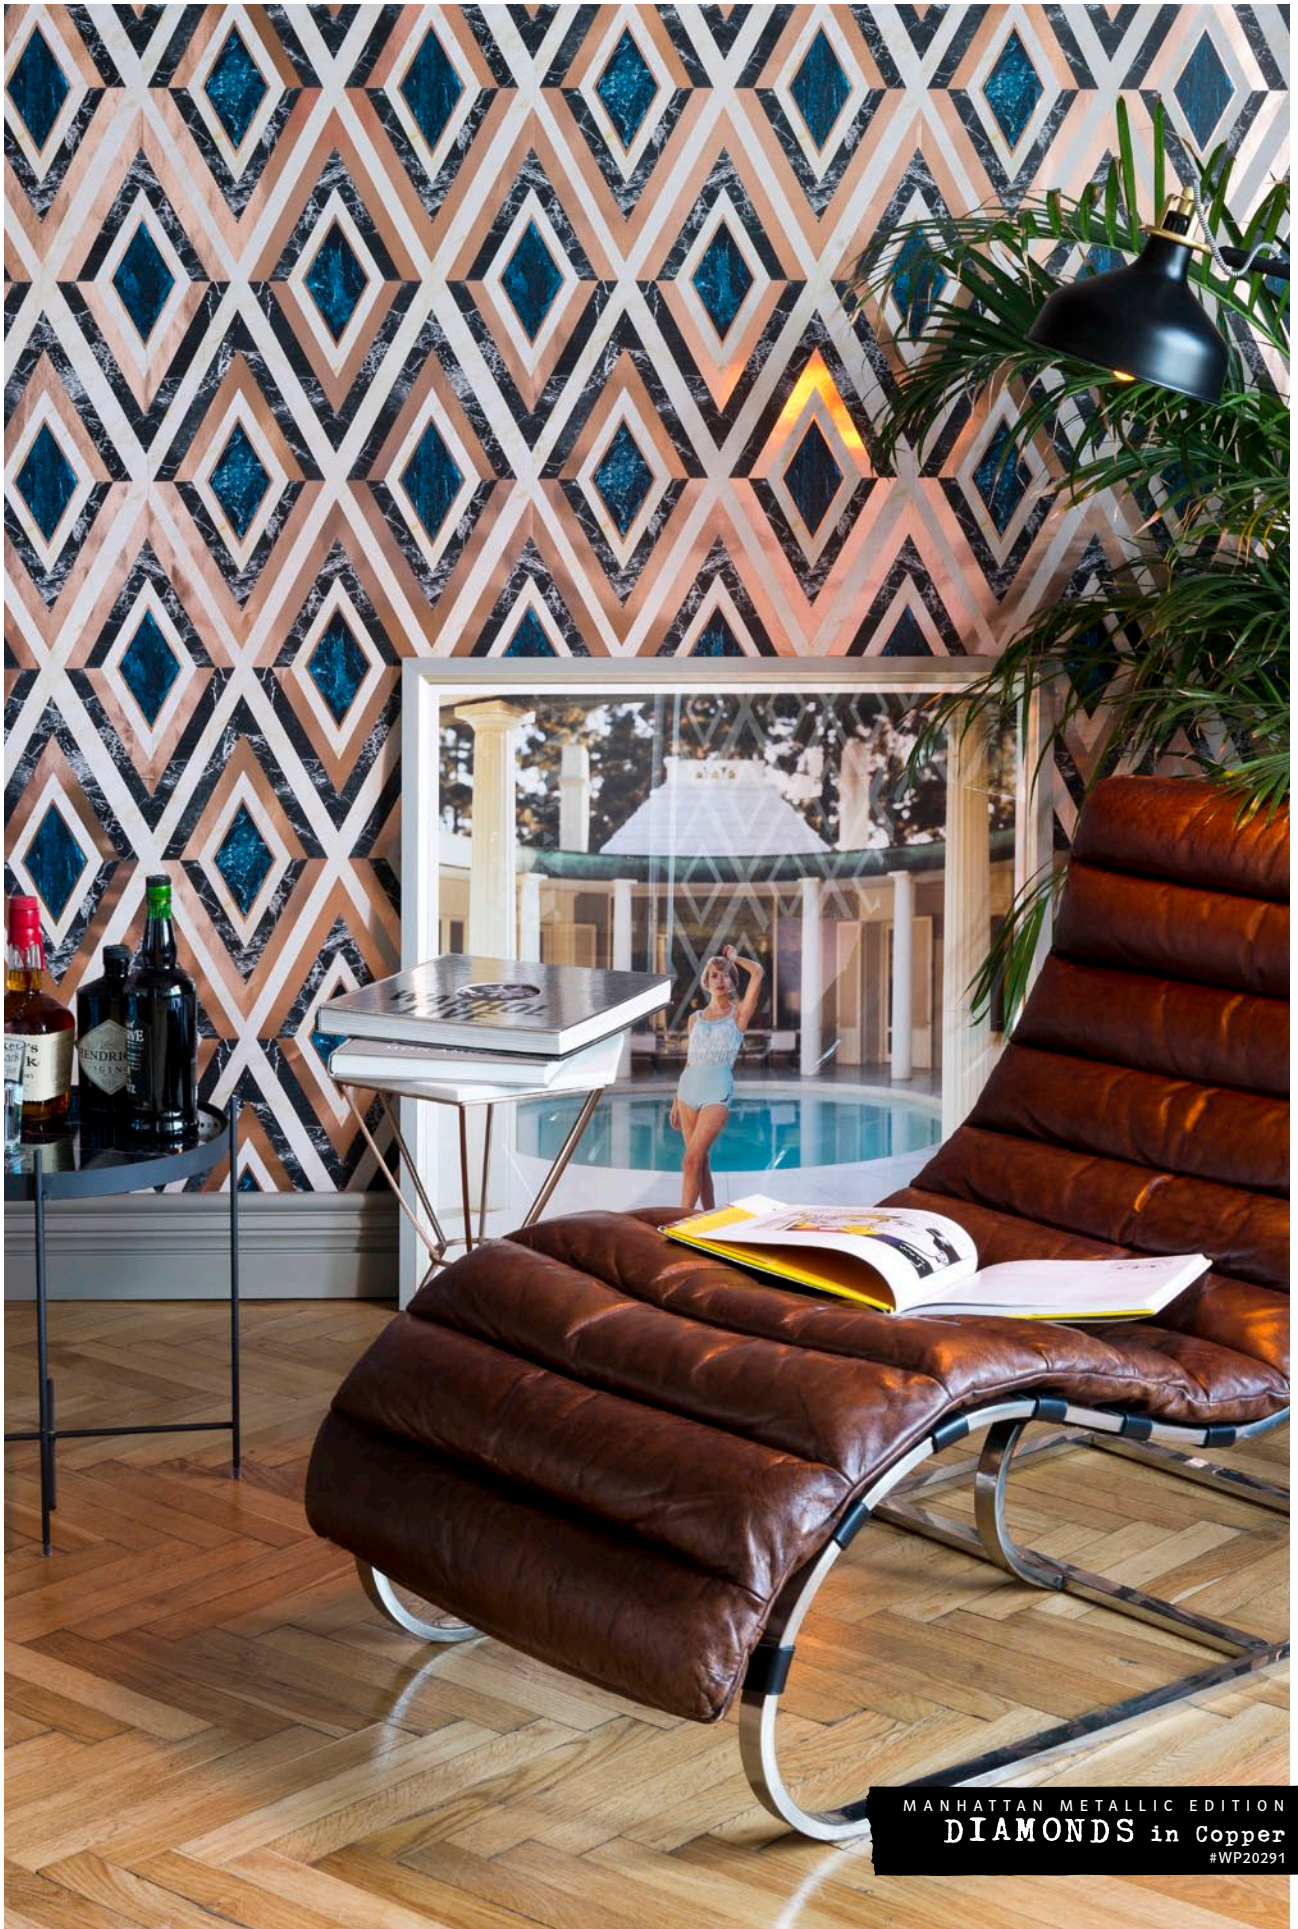

MANHATTAN METALLIC EDITION
HEXA Onyx
#WP20294

MANHATTAN METALLIC EDITION
HEXA Jade
#WP20293

MANHATTAN METALLIC EDITION
DIAMONDS in Brass
#WP20292

MANHATTAN METALLIC EDITION
DIAMONDS in Copper
#WP20291

MANHATTAN METALLIC EDITION
EMPIRE Ivory
#WP20288